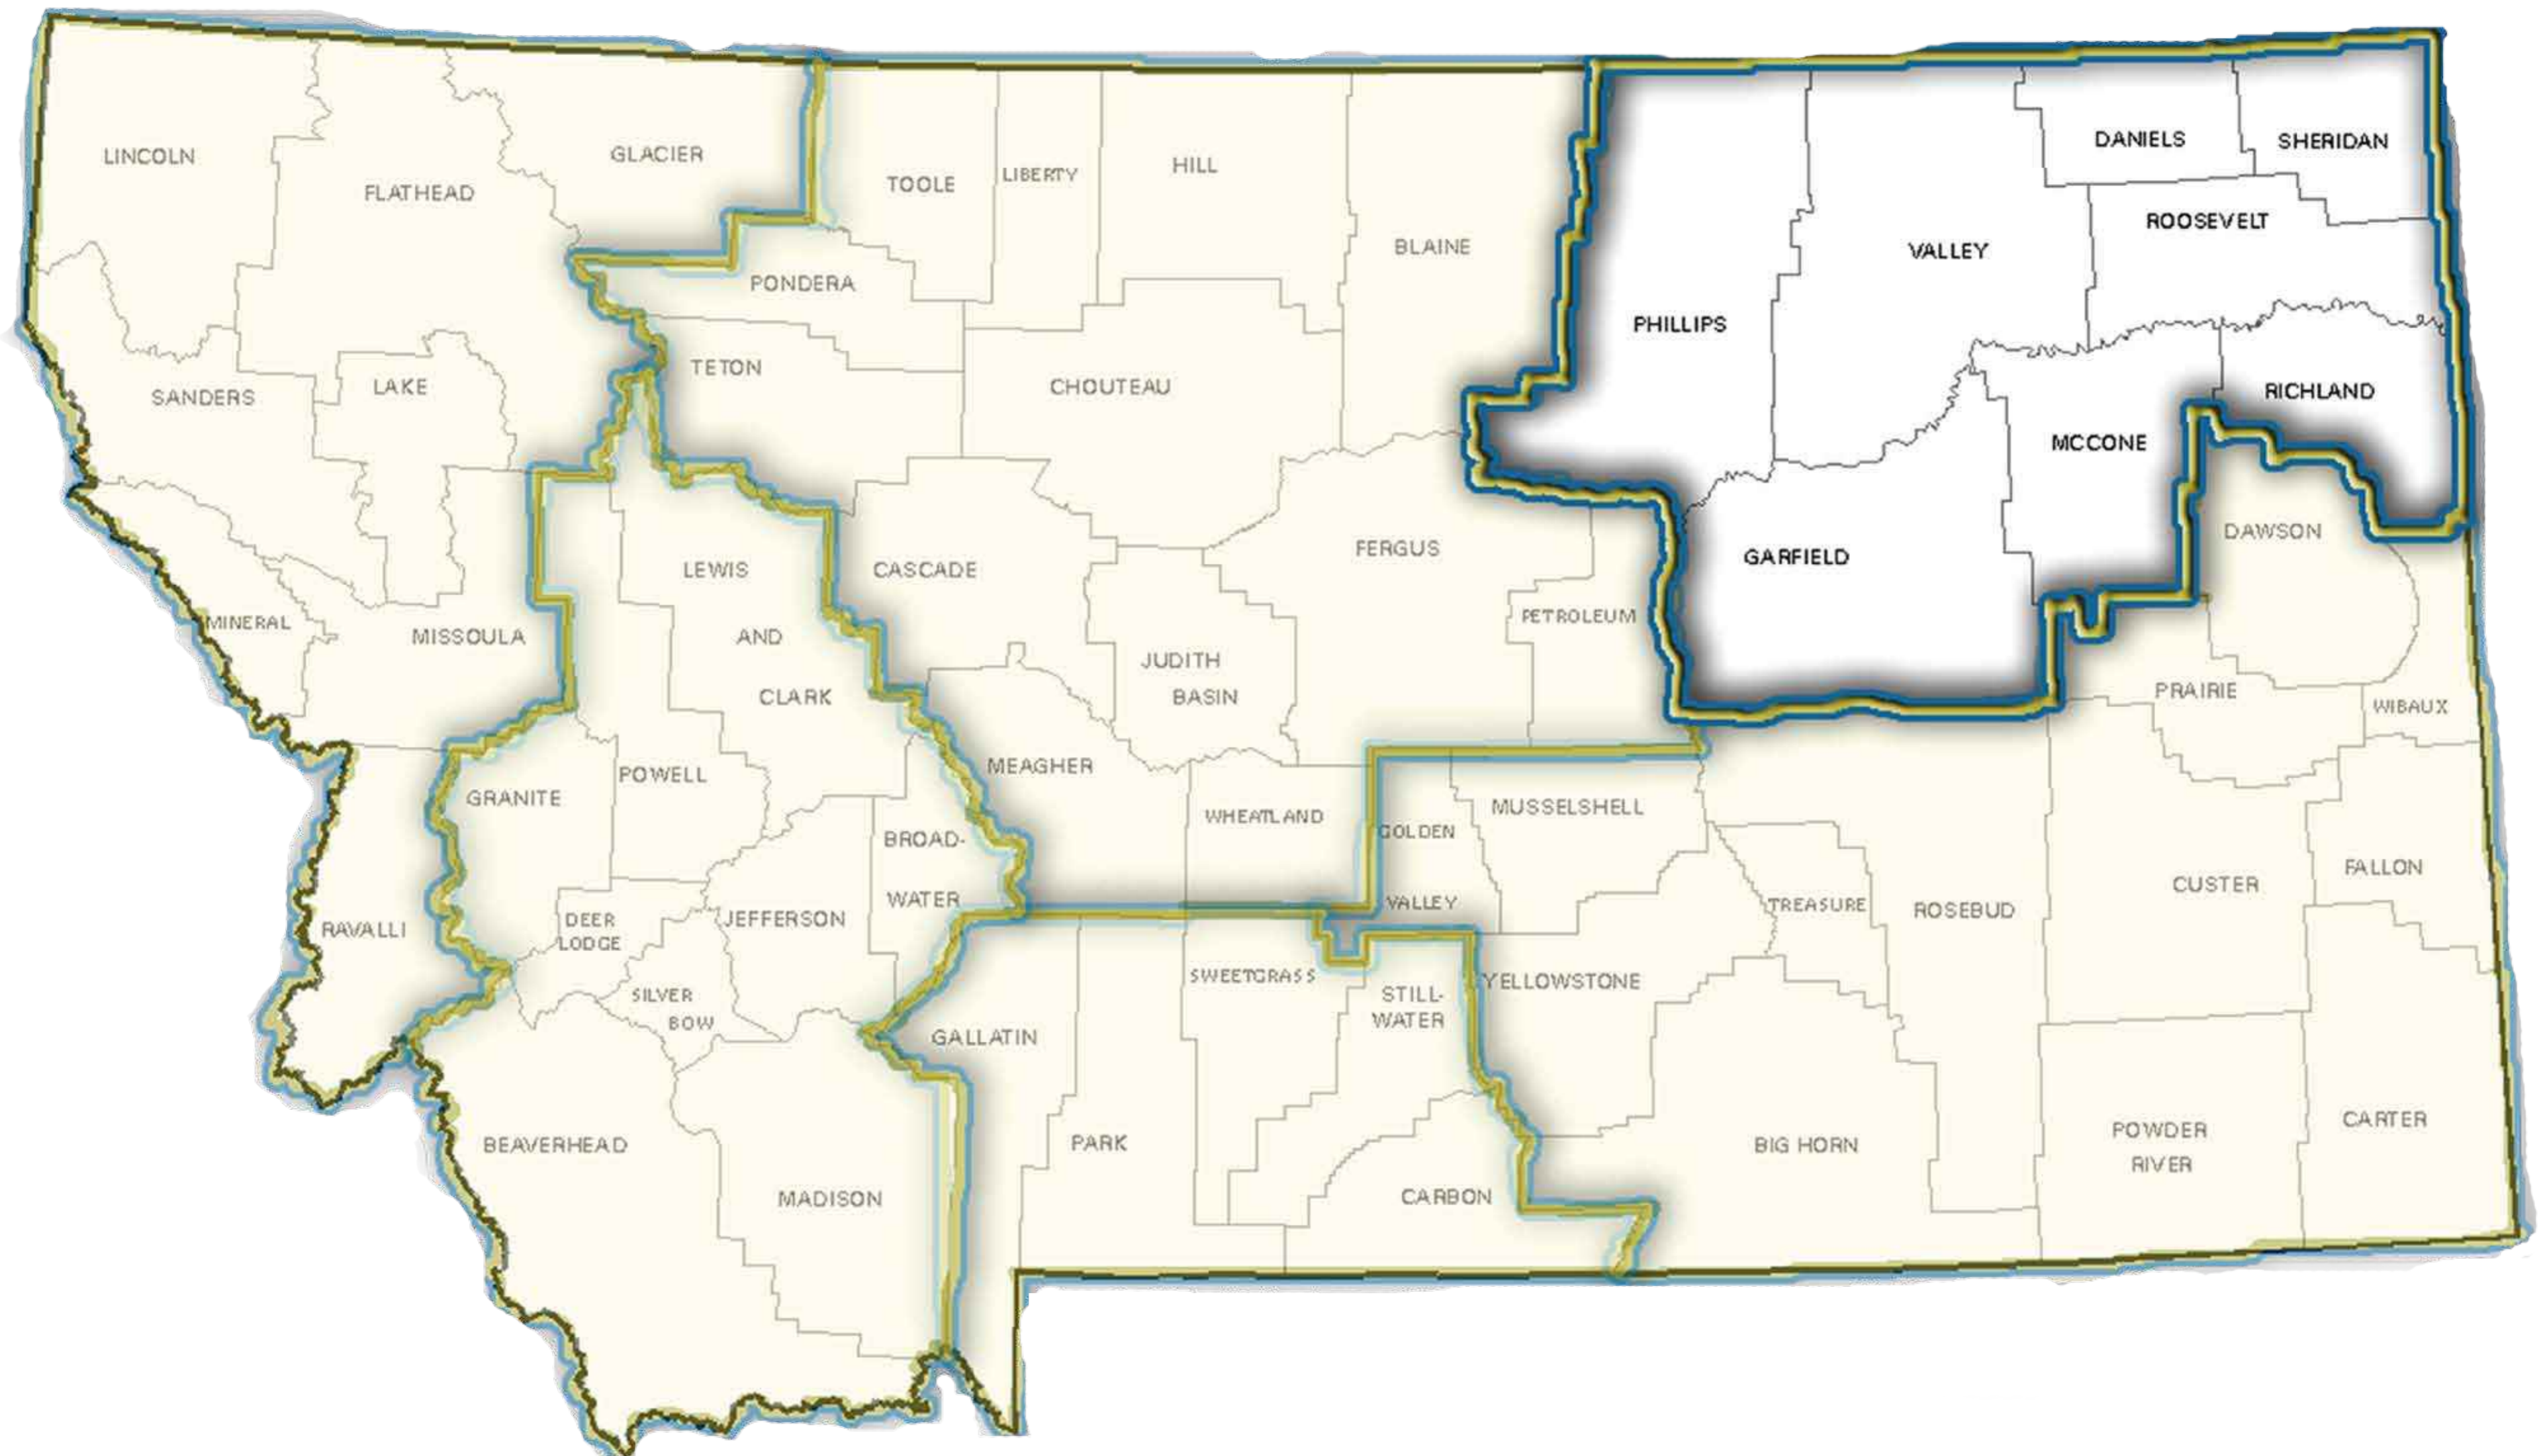

Charitable Nonprofits in Missouri River Country

County	Number of Orgs	Total Expenses (in millions)
Daniels	4	\$5.6
Garfield	1	\$1.6
McCone	3	\$2.9
Phillips	9	\$8.0
Richland	22	\$41.0
Roosevelt	17	\$31.4
Sheridan	7	\$9.9
Valley	25	\$28.7
Total	88	\$129.2